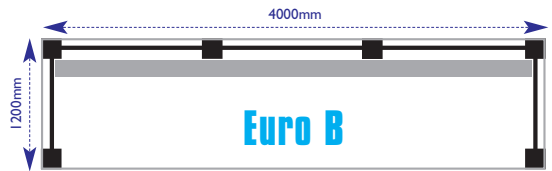

EUROSPORTZ Range

The new Euroshel range of dugouts is the ideal solution for your home ground technical area. The dugouts are manufactured from stainless steel with polycarbonate glazing making them long lasting and low maintenance.

The dugouts which are F.A. compliant can be made to your specification incorporating team colours and crests. The shelters offer an ideal advertising space so can easily be funded by your club sponsors.

The dugouts can be tailor made to your specification with our optional extras including bench or deluxe seating and portable/bolt-down feet or permanently fixed dug in installation.

EURO A - Mini Soccer League

3000mm length x 1200mm width roof x 1900mm height **€1995.00**

EURO B - FA League Shelter

4000mm length x 1200mm width roof x 1900mm height **€2595.00**

EURO C - Premiership League

6000mm length x 1200mm width roof x 1900mm height **€3995.00**

Optional Extras:

- 🏠 Team Colours - add 15%
- 🏠 Chewing Gum Bins
- 🏠 Seating - £150 per metre
- 🏠 Delivery & Fitting Team
- 🏠 Deluxe Seating - price on application
- 🏠 All prices subject to VAT at 17.5%

Patent Pending. © Autocross Euroshel