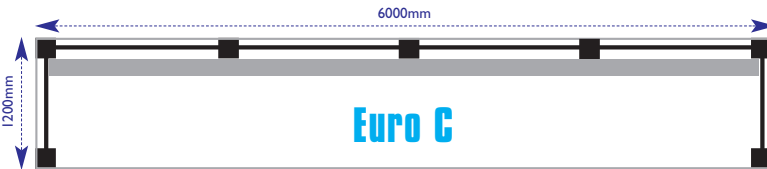

EUROSPORTZ Range

The new Euroshel range of dugouts is the ideal solution for your home ground technical area. The dugouts are manufactured from stainless steel with polycarbonate glazing making them long lasting and low maintenance.

The dugouts which are F.A. compliant can be made to your specification incorporating team colours and crests. The shelters offer an ideal advertising space so can easily be funded by your club sponsors.

The dugouts can be tailor made to your specification with our optional extras including bench or deluxe seating and portable/bolt-down feet or permanently fixed dug in installation.

EURO A - Mini Soccer League

3000mm length x 1200mm width roof x 1900mm height **€1995.00**

EURO B - FA League Shelter

4000mm length x 1200mm width roof x 1900mm height **€2595.00**

EURO C - Premiership League

6000mm length x 1200mm width roof x 1900mm height **€3995.00**

Optional Extras:

- 🏠 Team Colours - add 15%
- 🏠 Chewing Gum Bins
- 🏠 Seating - £150 per metre
- 🏠 Delivery & Fitting Team
- 🏠 Deluxe Seating - price on application
- 🏠 All prices subject to VAT at 17.5%

Patent Pending. © Autocross Euroshel