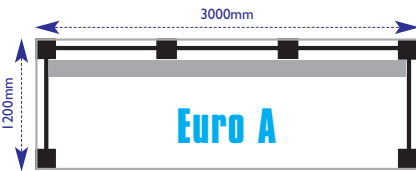

EUROSPORTZ Range

The new Euroshel range of dugouts is the ideal solution for your home ground technical area. The dugouts are manufactured from stainless steel with polycarbonate glazing making them long lasting and low maintenance.

The dugouts which are F.A. compliant can be made to your specification incorporating team colours and crests. The shelters offer an ideal advertising space so can easily be funded by your club sponsors.

The dugouts can be tailor made to your specification with our optional extras including bench or deluxe seating and portable/bolt-down feet or permanently fixed dug in installation.

EURO A - Mini Soccer League

3000mm length x 1200mm width roof x 1900mm height **€1995.00**

EURO B - FA League Shelter

4000mm length x 1200mm width roof x 1900mm height **€2595.00**

EURO C - Premiership League

6000mm length x 1200mm width roof x 1900mm height **€3995.00**

Optional Extras:

- 🏠 Team Colours - add 15%
- 🏠 Chewing Gum Bins
- 🏠 Seating - £150 per metre
- 🏠 Delivery & Fitting Team
- 🏠 Deluxe Seating - price on application
- 🏠 All prices subject to VAT at 17.5%

Patent Pending. © Autocross Euroshel